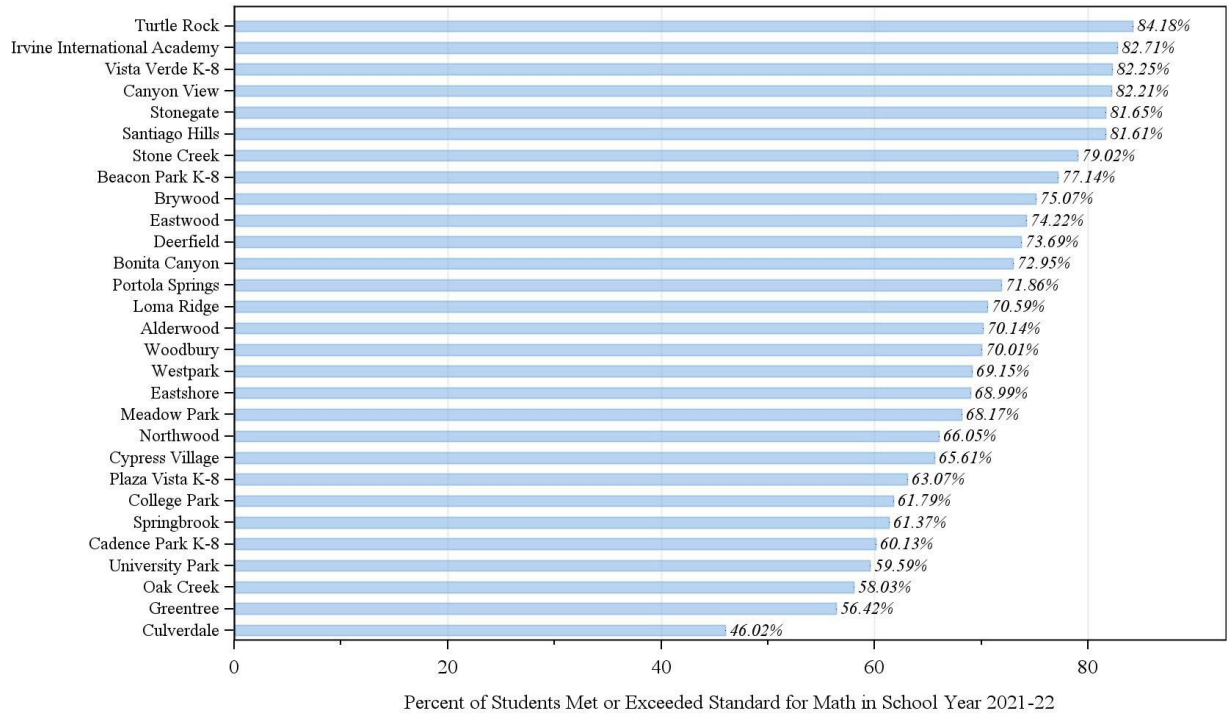

Percent of Students Met or Exceeded Standard for Science in School Year 2021-22

■ Data Source: CAASPP (California Assessment of Student Performance and Progress) <https://caaspp-elpac.ets.org/caaspp/>