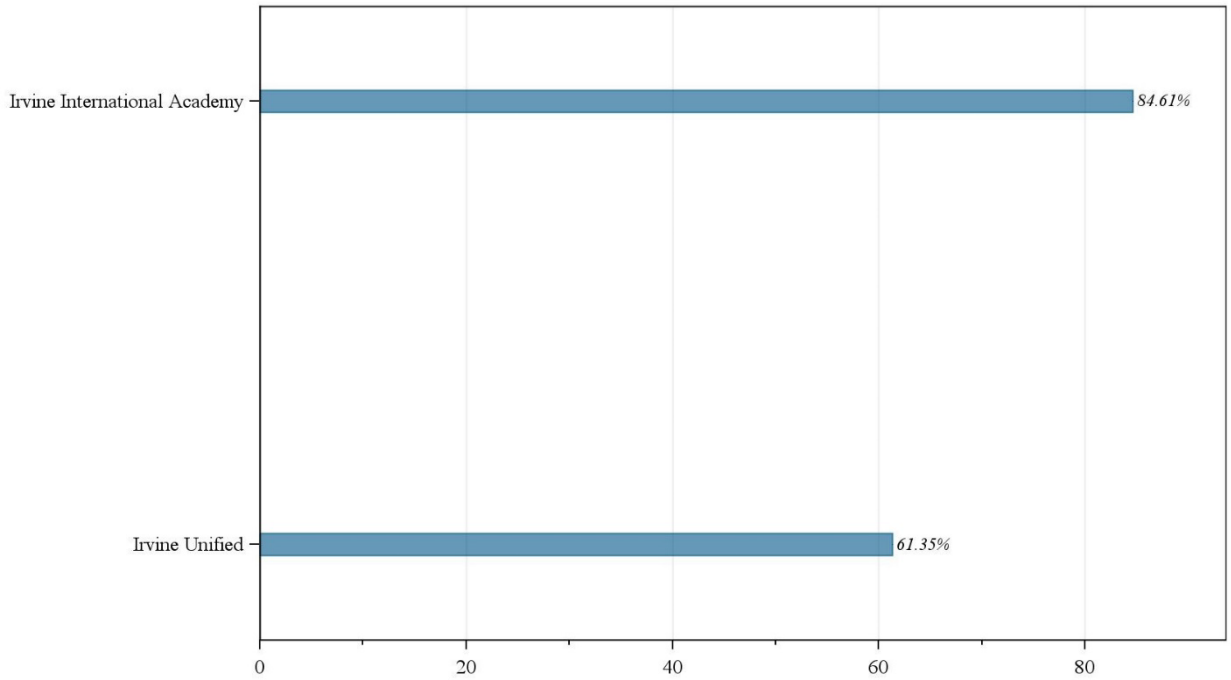

Percent of Students Met or Exceeded Standard for Science in School Year 2021-22

■ Data Source: CAASPP (California Assessment of Student Performance and Progress) <https://caaspp-elpac.ets.org/caaspp/>

Percent of Students Met or Exceeded Standard for Science in School Year 2021-22

■ Data Source: CAASPP (California Assessment of Student Performance and Progress) <https://caaspp-elpac.ets.org/caaspp/>

■ Data Source: CAASPP (California Assessment of Student Performance and Progress) <https://caaspp-elpac.ets.org/caaspp/>