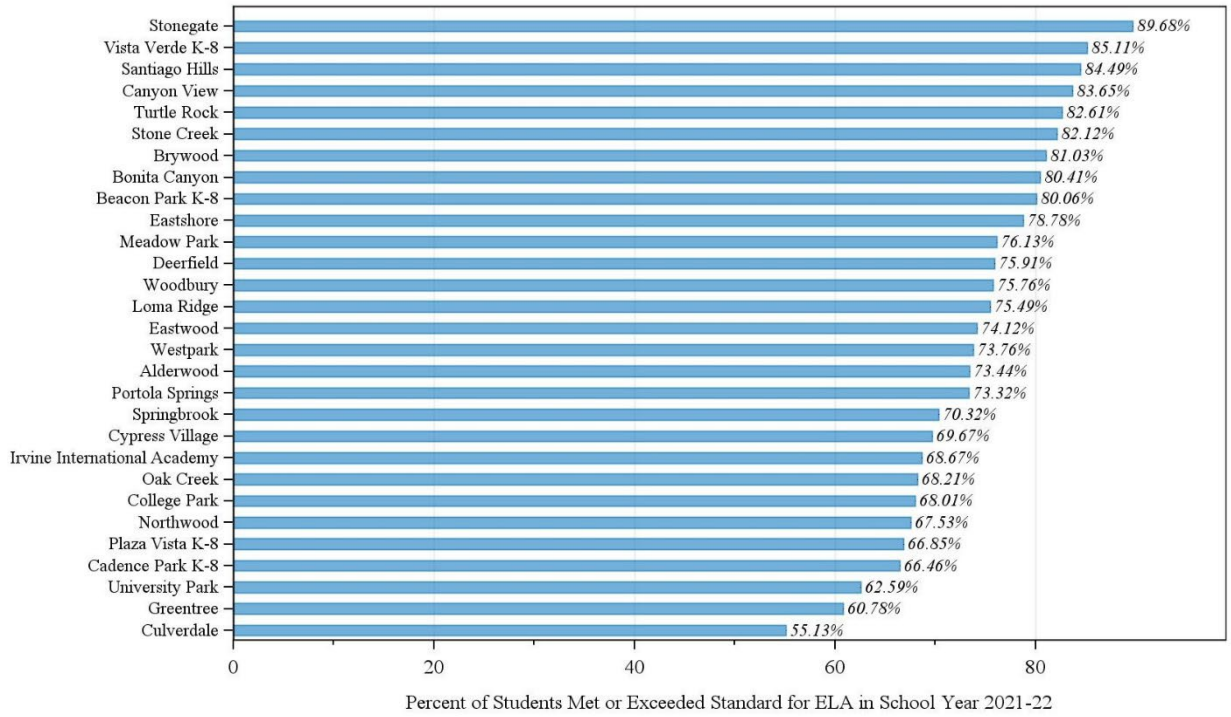

■ Data Source: CAASPP (California Assessment of Student Performance and Progress) <https://caaspp-elpac.ets.org/caaspp/>